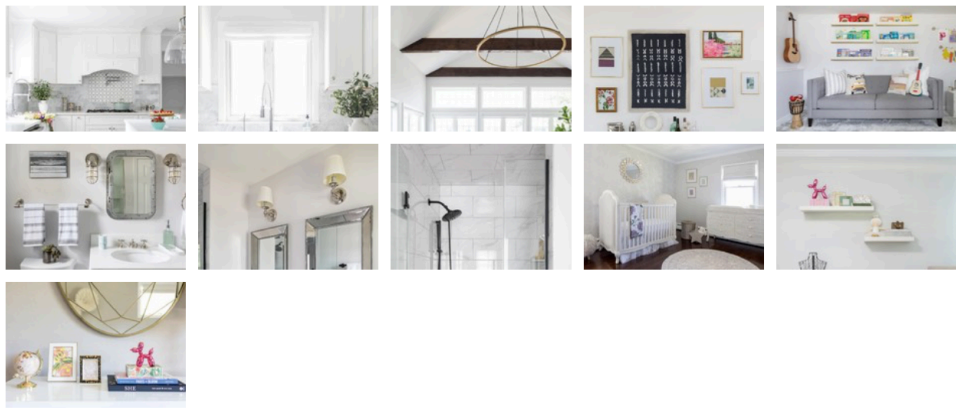

ARCHITECT

Richland Drive

Victoria Bell Design

[View all images (12)](#)